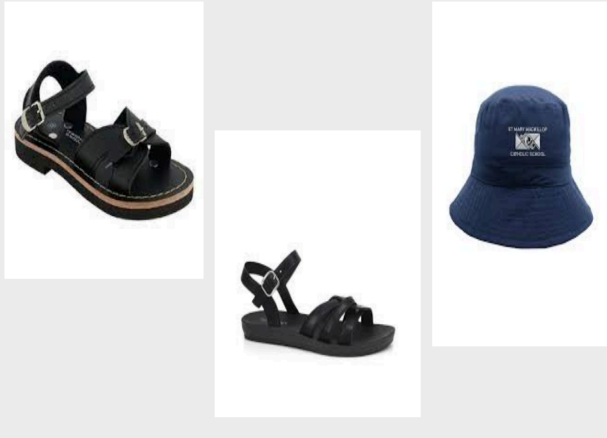

St Mary MacKillop Catholic School Summer Uniform

Term 4 and 1 is the time for all children to be wearing their Summer uniform.

Boys and **Girls** - are to wear black sandals with no socks or tights. Also our school bucket hats are required for playing outside. a **NO HAT NO PLAY** rule applies.